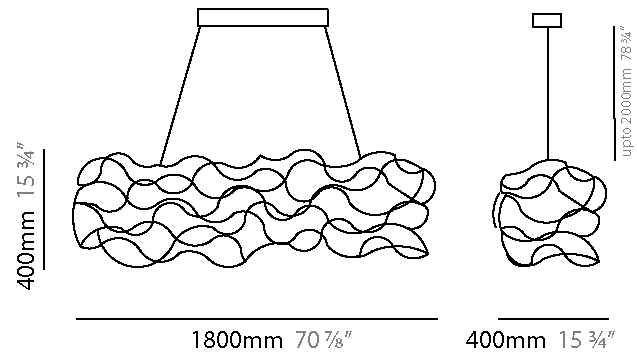

D101835-

base number   LED Dimming   Color Temperature   Finish Options

1. To build a product code in our configurator select the specify button on the base model # product page
2. To build a manual product code on this datasheet choose from the options listed below in blue font and add the suffix to the base model #

GENERAL

Series: Sirio
Subseries: Sirio Abstract
Partner: Quasar
Division: Design
Installation: Suspension
Product Type: Chandelier
Mounting Location: Ceiling

PHYSICAL

Shape: Abstract
Length (mm): 1800
Length (in): 70 ⁷/₈
Width (mm): 400
Width (in): 15 ³/₄
Height (mm): 400
Height (in): 15 ³/₄
Max. Overall Height (mm): 2400
Max. Overall Height (in): 94 ¹/₂
Weight (kg): 4.5
Weight (lbs): 9.9
Fixture Finish: [NIC / BRA / BBR](#)
Fixture Material: Metal
Cable Details: 2000mm Cable
Upon Request: Custom Sizes

ELECTRICAL

Lamp Type: LED
Input Wattage (W): 45
Max. Wattage Per Lamp (W): 3
Dimming: [Non-Dimming / Phase Dimming (120vac Only)](#)
Driver Included: Yes
Driver Location: Integrated
Driver Type: Constant Voltage - 120/277Vac
Driver Class: Class 2
Input Voltage (V): 120 - 277
Output Voltage (V): 12
Upon Request: (Not included - see components) Integral: 0-10Vdc dimming

LED

Number of LEDs: 70 + 1
Color Temperature (°K): [2400 / 2800](#)
Max. Delivered Lumen (lm): 2100 (2800K)
CRI: >90 CRI
Lamp Life (hrs): 50000

OPTICAL

RATINGS AND CERTIFICATIONS

Certified By: Certified for North American Standards
IP rating: IP20