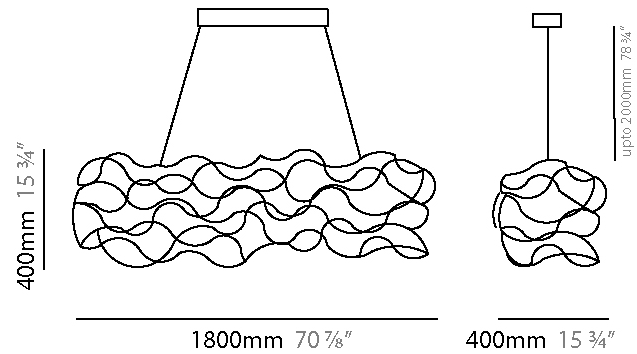

SIRIO ABSTRACT SUSPENSION

D101682-

base number   LED Dimming   Color Temperature   Finish Options

1. To build a product code in our configurator select the specify button on the base model # product page
2. To build a manual product code on this datasheet choose from the options listed below in blue font and add the suffix to the base model #

GENERAL

Series: Sirio
Subseries: Sirio Abstract
Partner: Quasar
Division: Design
Installation: Suspension
Product Type: Chandelier
Mounting Location: Ceiling

PHYSICAL

Shape: Abstract
Length (mm): 1800
Length (in): 70 ⁷/₈
Width (mm): 400
Width (in): 15 ³/₄
Height (mm): 400
Height (in): 15 ³/₄
Max. Overall Height (mm): 2400
Max. Overall Height (in): 94 ¹/₂
Weight (kg): 4.5
Weight (lbs): 9.9
[Fixture Finish: NIC / BRA / BBR](#)
Fixture Material: Metal
Cable Details: 2000mm Cable
Upon Request: Custom Sizes

ELECTRICAL

Lamp Type: LED
Input Wattage (W): 42
[Dimming: Non-Dimming / Phase Dimming (120vac Only)](#)
Driver Included: Yes
Driver Location: Integrated
Driver Type: Constant Voltage - 120/277Vac
Driver Class: Class 2
Input Voltage (V): 120 - 277
Output Voltage (V): 12
Upon Request: (Not included - see components) Integral: 0-10Vdc dimming

LED

Number of LEDs: 70
[Color Temperature (°K): 2400 / 2800](#)
Max. Delivered Lumen (lm): 2100 (2800K)
CRI: >90 CRI
Lamp Life (hrs): 50000

OPTICAL

RATINGS AND CERTIFICATIONS

Certified By: Certified for North American Standards
IP rating: IP20