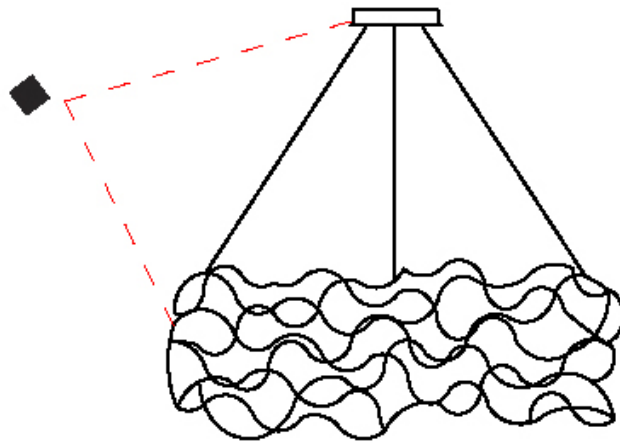

SIRIO DISC SUSPENSION

D101831-

PROJECT

TYPE

SPECIFIER

QUANTITY

DATE

D