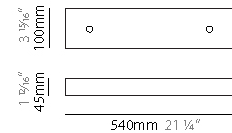

D101835-

base number   LED Dimming   Color Temperature   Finish Options

1. To build a product code in our configurator select the specify button on the base model # product page
2. To build a manual product code on this datasheet choose from the options listed below in blue font and add the suffix to the base model #

GENERAL

Series: Sirio
Subseries: Sirio Abstract
Partner: Quasar
Division: Design
Installation: Suspension
Product Type: Chandelier
Mounting Location: Ceiling

PHYSICAL

Shape: Abstract
Length (mm): 1800
Length (in): 70 ⁷/₈
Width (mm): 400
Width (in): 15 ³/₄
Height (mm): 400
Height (in): 15 ³/₄
Max. Overall Height (mm): 2400
Max. Overall Height (in): 94 ¹/₂
Weight (kg): 4.5
Weight (lbs): 9.9
Fixture Finish: [NIC / BRA / BBR](#)
Fixture Material: Metal
Cable Details: 2000mm Cable
Upon Request: Custom Sizes

ELECTRICAL

Lamp Type: LED
Input Wattage (W): 45
Max. Wattage Per Lamp (W): 3
Dimming: [Non-Dimming / Phase Dimming (120vac Only)](#)
Driver Included: Yes
Driver Location: Integrated
Driver Type: Constant Voltage - 120/277Vac
Driver Class: Class 2
Input Voltage (V): 120 - 277
Output Voltage (V): 12
Upon Request: (Not included - see components) Integral: 0-10Vdc dimming

LED

Number of LEDs: 70 + 1
Color Temperature (°K): [2400 / 2800](#)
Max. Delivered Lumen (lm): 2100 (2800K)
CRI: >90 CRI
Lamp Life (hrs): 50000

OPTICAL

RATINGS AND CERTIFICATIONS

Certified By: Certified for North American Standards
IP rating: IP20