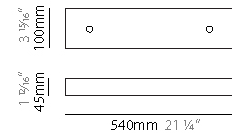

GENERAL

Series: Sirio
Subseries: Sirio Disc
Partner: Quasar
Division: Design
Installation: Suspension
Product Type: Chandelier
Mounting Location: Ceiling

PHYSICAL

Shape: Abstract
Diameter (mm): 700
Diameter (in): 27 ⁹ / ₁₆
Height (mm): 300
Height (in): 11 ¹³ / ₁₆
Max. Overall Height (mm): 2300
Max. Overall Height (in): 90 ⁹ / ₁₆
Weight (kg): 3.5
Weight (lbs): 7.7
Fixture Finish: NIC / BRA / BBR
Fixture Material: Metal
Cable Details: 2000mm Cable
Upon Request: Custom Sizes

GENERAL

Series: Sirio
 Subseries: Sirio Abstract
 Partner: Quasar
 Division: Design
 Installation: Suspension
 Product Type: Chandelier
 Mounting Location: Ceiling

PHYSICAL

Shape: Abstract
 Length (mm): 1800
 Length (in): 70 ⁷/₈
 Width (mm): 400
 Width (in): 15 ³/₄
 Height (mm): 400
 Height (in): 15 ³/₄
 Max. Overall Height (mm): 2400
 Max. Overall Height (in): 94 ¹/₂
 Weight (kg): 4.5
 Weight (lbs): 9.9
[Fixture Finish: NIC / BRA / BBR](#)
 Fixture Material: Metal
 Cable Details: 2000mm Cable
 Upon Request: Custom Sizes

LED

Number of LEDs: 70
[Color Temperature \(°K\): 2400 / 2800](#)
 Max. Delivered Lumen (lm): 2100 (2800K)
 CRI: >90 CRI
 Lamp Life (hrs): 50000

OPTICAL

RATINGS AND CERTIFICATIONS

Certified By: Certified for North American Standards
 IP rating: IP20

GENERAL

Series: Sirio
Subseries: Sirio Disc
Partner: Quasar
Division: Design
Installation: Suspension
Product Type: Chandelier
Mounting Location: Ceiling

PHYSICAL

Shape: Abstract
Diameter (mm): 700
Diameter (in): 27 9/16
Height (mm): 300
Height (in): 11 13/16
Max. Overall Height (mm): 2300
Max. Overall Height (in): 90 3/16
Weight (kg): 3.5
Weight (lbs): 7.7
Fixture Finish: NIC / BRA / BBR
Fixture Material: Metal
Cable Details: 2000mm Cable
Upon Request: Custom Sizes