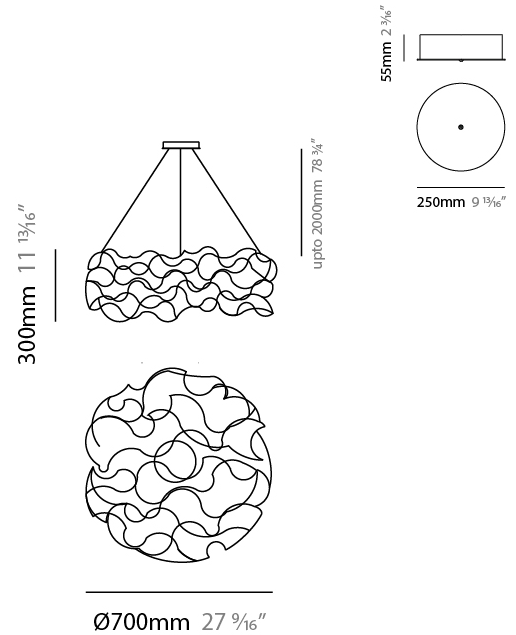

SIRIO DISC SUSPENSION

D101831-

base number	LED Dimming	Color Temperature	Finish Options

1. To build a product code in our configurator select the specify button on the base model # product page
2. To build a manual product code on this datasheet choose from the options listed below in blue font and add the suffix to the base model #

GENERAL

Series: Sirio
Subseries: Sirio Disc
Partner: Quasar
Division: Design
Installation: Suspension
Product Type: Chandelier
Mounting Location: Ceiling

PHYSICAL

Shape: Abstract
Diameter (mm): 700
Diameter (in): 27 9/16
Height (mm): 300
Height (in): 11 13/16
Max. Overall Height (mm): 2300
Max. Overall Height (in): 90 3/16
Weight (kg): 3.5
Weight (lbs): 7.7
Fixture Finish: NIC / BRA / BBR
Fixture Material: Metal
Cable Details: 2000mm Cable
Upon Request: Custom Sizes

ELECTRICAL

Lamp Type: LED
Input Wattage (W): 33
Max. Wattage Per Lamp (W): 3
Dimming: 0-10V Dimming / Phase Dimming (120Vac Only)
Driver Included: Yes
Driver Location: Integrated
Driver Type: Constant Voltage - 120/277Vac
Driver Class: Class 2
Input Voltage (V): 120 - 277
Output Voltage (V): 12
Upon Request: (Not included - see components) Integral: 0-10Vdc dimming

LED

Number of LEDs: 50 + 1
Color Temperature (°K): 2400 / 2800
Max. Delivered Lumen (lm): 2100 (2800K)
CRI: >90 CRI
Lamp Life (hrs): 50000

OPTICAL

RATINGS AND CERTIFICATIONS

Certified By: Certified for North American Standards
IP rating: IP20