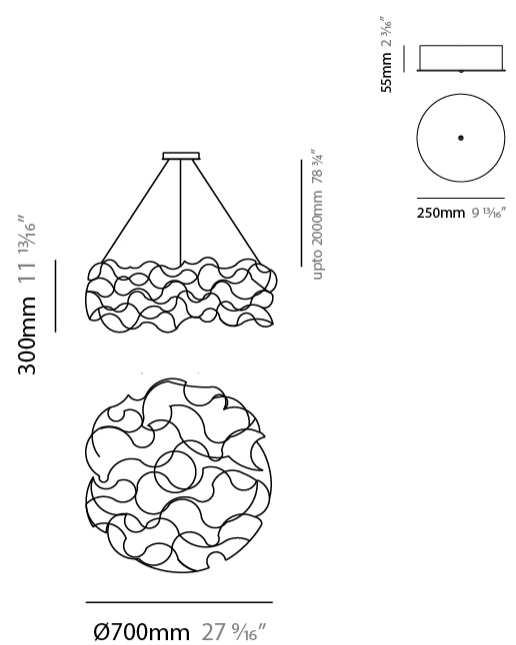

SIRIO DISC SUSPENSION

D101678-

base number	LED Dimming	Color Temperature	Finish Options

1. To build a product code in our configurator select the specify button on the base model # product page
2. To build a manual product code on this datasheet choose from the options listed below in blue font and add the suffix to the base model #

GENERAL

Series: Sirio
Subseries: Sirio Disc
Partner: Quasar
Division: Design
Installation: Suspension
Product Type: Chandelier
Mounting Location: Ceiling

PHYSICAL

Shape: Abstract
Diameter (mm): 700
Diameter (in): 27 ⁹/₁₆
Height (mm): 300
Height (in): 11 ¹³/₁₆
Max. Overall Height (mm): 2300
Max. Overall Height (in): 90 ⁹/₁₆
Weight (kg): 3.5
Weight (lbs): 7.7
Fixture Finish: NIC / BRA / BBR
Fixture Material: Metal
Cable Details: 2000mm Cable
Upon Request: Custom Sizes

ELECTRICAL

Lamp Type: LED
Input Wattage (W): 30
Dimming: Non-Dimming / Phase Dimming (120vac Only)
Driver Included: Yes
Driver Location: Integrated
Driver Type: Constant Voltage - 120/277Vac
Driver Class: Class 2
Input Voltage (V): 120 - 277
Output Voltage (V): 12
Upon Request: (Not included - see components) Integral: 0-10Vdc dimming

LED

Number of LEDs: 50
Color Temperature (°K): 2400 / 2800
Max. Delivered Lumen (lm): 2100 (2800K)
CRI: >90 CRI
Lamp Life (hrs): 50000

OPTICAL

RATINGS AND CERTIFICATIONS

Certified By: Certified for North American Standards
IP rating: IP20